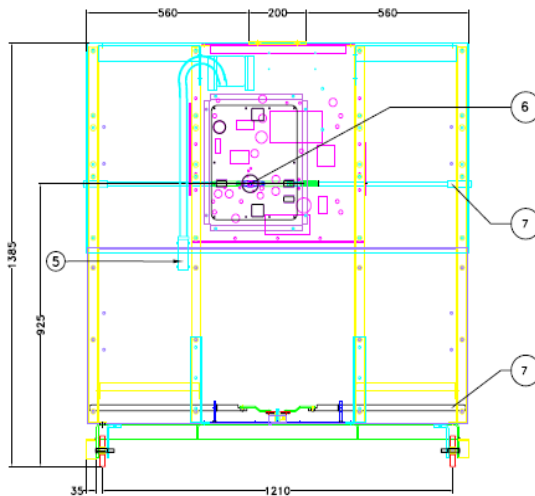

ECOFIT™ is an economical complement to maintenance operations. It prolongs your switchgear's lifetime.