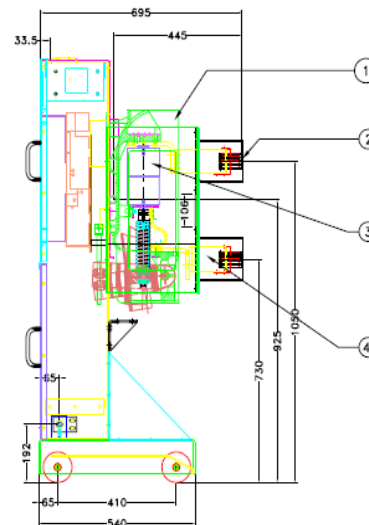

ECOFIT™

ALIND models for which we offer Ecofit solutions

Breaker Model	Voltage Ratings	Current rating(A)	Fault Level(kA)	Original Breaker	Ecofitted Breaker
HL436-6 Pole	6.6/11	2000	40	MOCB	VCB
HL430	6.6/11	1250	40	MOCB	VCB

Ecofit Breaker

Original Breaker

ECOFIT™ is an economical complement to maintenance operations. It prolongs your switchgear's lifetime.