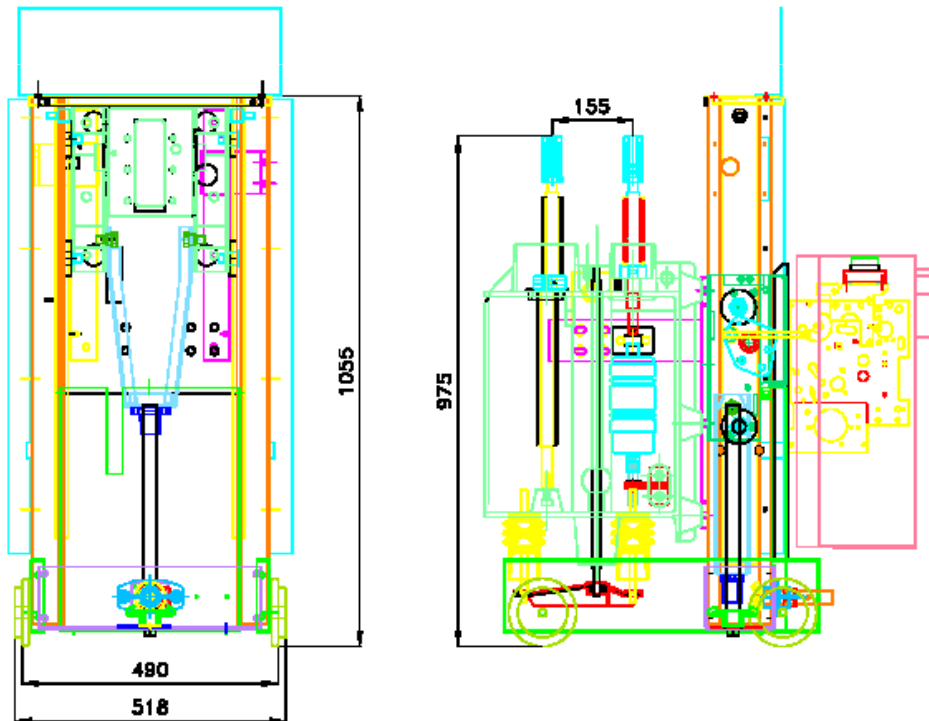

ECOFIT™

BHEL(GEC,UK) model for which we offer Ecofit solutions

Breaker Models	Voltage Rating(kV)	Current rating(A)	Fault Level(kA)	Original Breaker	Ecofitted Breaker
BVP3	12	400	26.3	BOCB	VCB
BVP3	12	800	26.3	BOCB	VCB

Ecofit Breaker

Original Breaker

ECOFIT™ is an economical complement to maintenance operations. It prolongs your switchgear's lifetime.