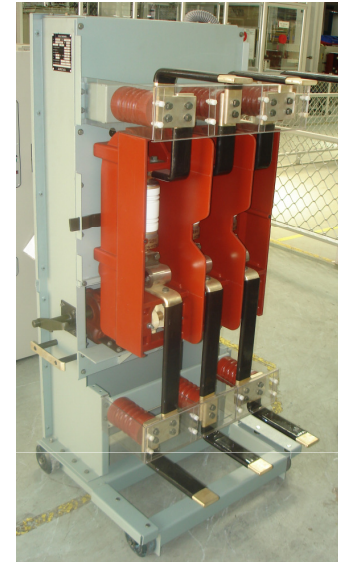

# ECOFIT™

Russian models for which we offer Ecofit solutions

12kV Breaker Models	Current rating(A)	Fault Level(kA)	Original Breaker	Ecofitted Breaker
RUSSIAN	1250	40	MOCB	VCB
RUSSIAN	1600	40	MOCB	VCB

Ecofit Breaker

Original Breaker

ECOFIT™ is an economical complement to maintenance operations. It prolongs your switchgear's lifetime.