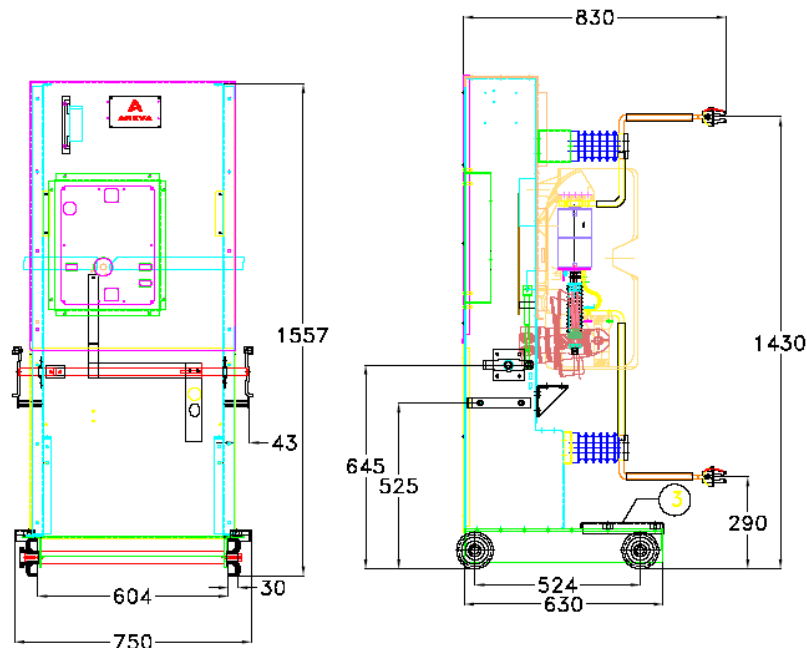

ECOFIT™ is an economical complement to maintenance operations. It prolongs your switchgear's lifetime.