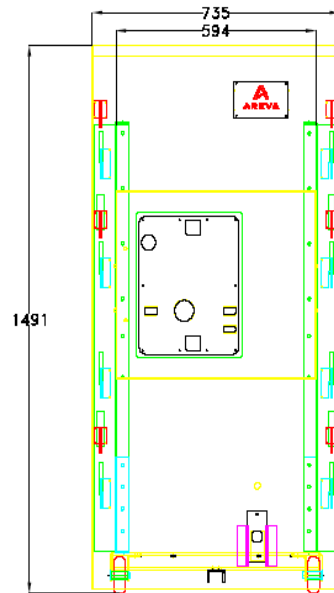

ECOFIT™

Siemens MOCB models for which we offer Ecofit solutions

12kV Breaker Models	Current rating(A)	Fault Level upto(kA)	Original Breaker	Ecofitted Breaker
3AC-10N	630	40	MOCB	VCB
3AC-10N	1250	40	MOCB	VCB
3AC-10N	1600	40	MOCB	VCB
3AC-10N	2500	40	MOCB	VCB