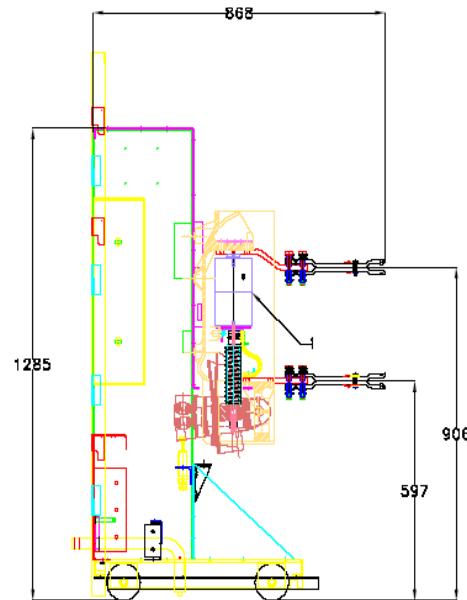

ECOFIT™

Siemens MOCB models for which we offer Ecofit solutions

12kV Breaker Models	Current rating(A)	Fault Level upto(kA)	Original Breaker	Ecofitted Breaker
3AC-10N	630	40	MOCB	VCB
3AC-10N	1250	40	MOCB	VCB
3AC-10N	1600	40	MOCB	VCB
3AC-10N	2500	40	MOCB	VCB

Ecofit Breaker

Original Breaker

ECOFIT™ is an economical complement to maintenance operations. It prolongs your switchgear's lifetime.